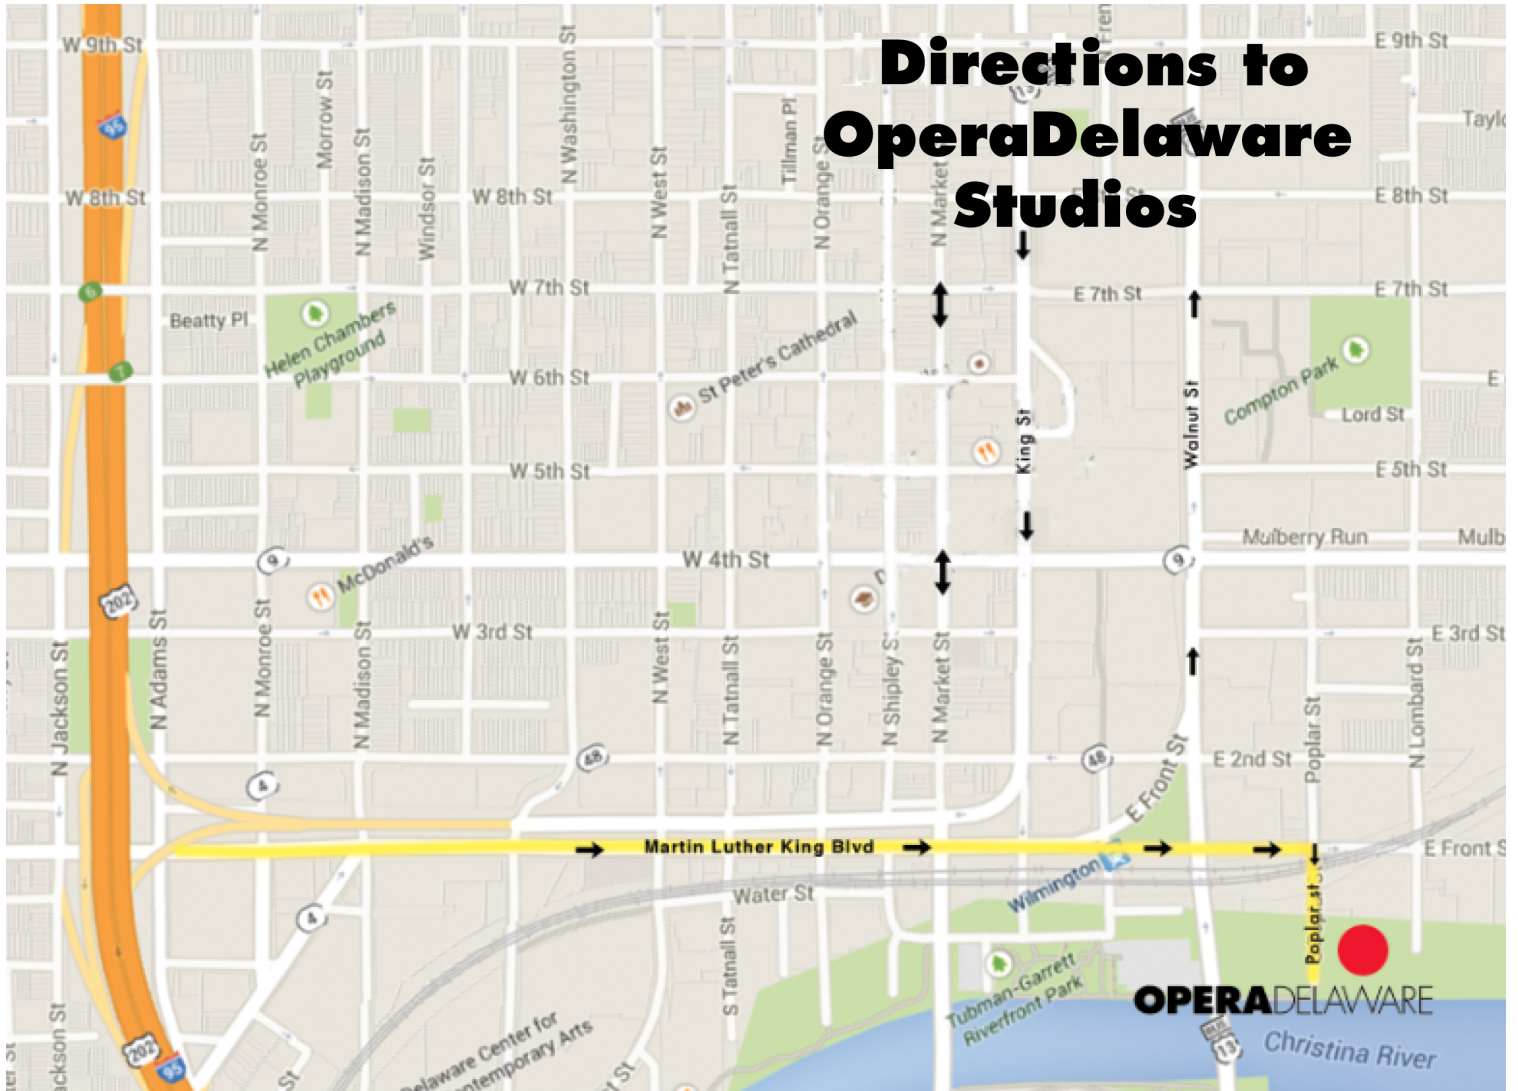

Directions to OperaDelaware Studios

From Points North

- 1) Follow I-95 South to Exit 6 (toward DE-4/M.L. King Jr Blvd)
- 2) In 0.4mi take a left on M.L. King Jr. Blvd.
- 3) In 0.8mi turn right onto South Poplar St. You will pass the Amtrak Station on the right and cross Walnut St. (Note: Stay to the right at the split).

From Points South

- 1) Take I-95 North to Exit 7 (toward M.L. King Jr. Blvd.)
- 2) In 0.3mi take a right on M. L. King Jr. Blvd.
- 3) In 0.8mi turn right onto South Poplar St. You will pass the Amtrak Station on the right and cross Walnut St. (Note: Stay to the right at the split).